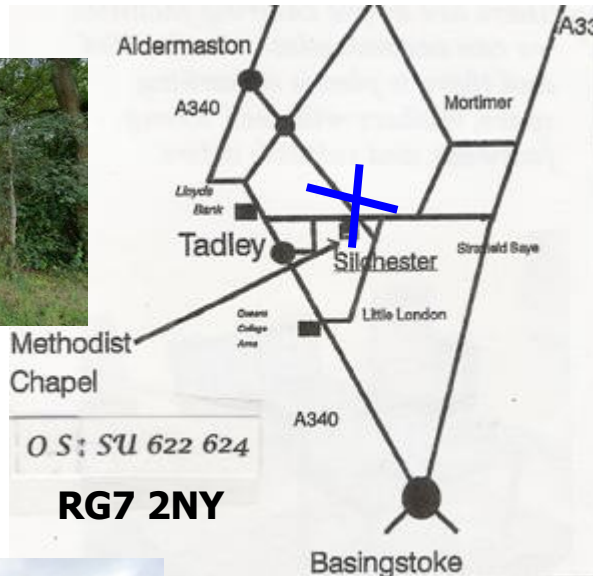

Please bring a packed lunch.

Hot and cold drinks, including cup-a-soup provided.

Cost per person: £10.

Location

Entrance from Pamber Road

Car parking and entrance to hall at rear of the Church.

RETREAT CENTRE SILCHESTER RG7 2NY PROGRAMME 2023